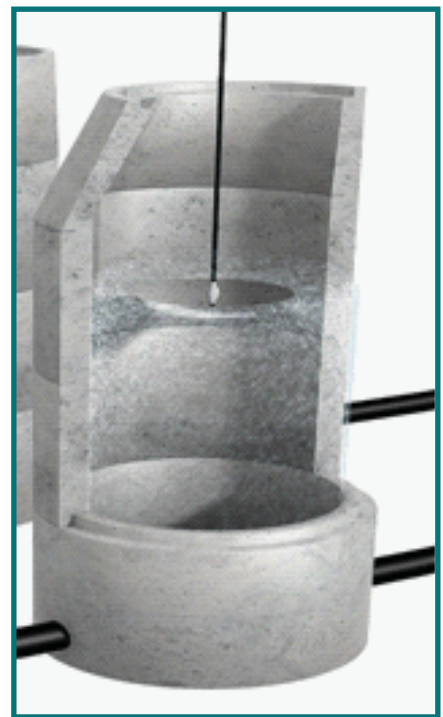

# Quatrojet

- 4-jet manhole cleaner
- Self-centering
- Only 16 ¼" diameter
- All stainless construction
- 1" FIP connection
- Runs at 1,000 psi
- Works in manholes, wet wells and lift stations

**Great Lakes Underground Equipment Co.**  
Municipal & Contractor Equipment Sales